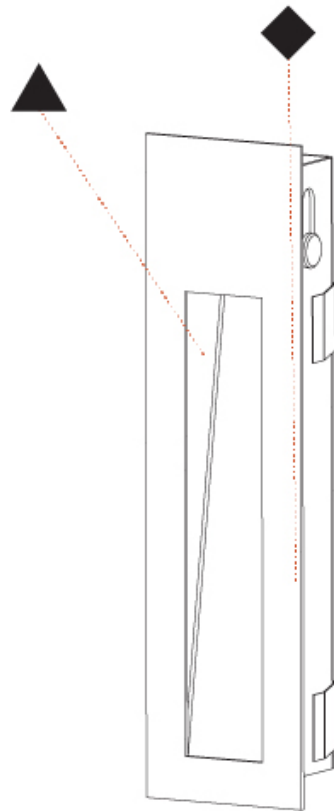

#### PHYSICAL

Shape: Rectangle
Width (mm): 40
Width (in): 1 9/16
Height (mm): 150
Depth (mm): 26
Height (in): 5 7/8
Depth (in): 1
Ceiling Thickness (mm): 10 / 12 / 15
Ceiling Thickness (in): 3/8 or 1/2 or 9/16
Min. Recessing Depth (mm): 30
Min. Recessing Depth (in): 1 3/16
Weight (kg): 0.21
Weight (lbs): 0.46
Screws: No visible screws
Fixture Finish: SSR / BKV / CWI / CRY / HAB / UFT / ITA / RUA / FTG / MYG / LOD / PUS / FRO / FUP / KIA / POP / BLS / SPG / MEY / GOH / CHC / COM / ABZ / JAG / OBR / MOS / ROR
Fixture Material: Aluminum
Cut-out Measurements: 140mm / 5 1/2" x 34mm / 1 5/16"

## DELIGHT STRING WIDE RECESSED

A35698-

PROJECT

TYPE

SPECIFIER

QUANTITY

DATE

A

#### PHYSICAL

Shape: Rectangle  
 Length (mm): 250  
 Length (in): 9 <sup>13</sup>/<sub>16</sub>  
 Width (mm): 40  
 Width (in): 1 <sup>9</sup>/<sub>16</sub>  
 Height (mm): 250  
 Depth (mm): 26  
 Height (in): 9 <sup>13</sup>/<sub>16</sub>  
 Depth (in): 1  
 Ceiling Thickness (mm): 10 / 12 / 15  
 Ceiling Thickness (in): 3/8 or 1/2 or 9/16  
 Min. Recessing Depth (mm): 30  
 Min. Recessing Depth (in): 1 <sup>3</sup>/<sub>16</sub>  
 Weight (kg): .83  
 Weight (lbs): 1.8  
 Fixture Finish: SSR / BKV / CWI / CRY / HAB / UFT / ITA / RUA / FTG / MYG / LOD / PUS / FRO / FUP / KIA / POP / BLS / SPG / MEY / GOH / CHC / COM / ABZ / JAG / OBR / MOS / ROR  
 Fixture Material: Aluminum  
 Cut-out Measurements: 240mm / 9 7/16" x 34mm / 1 5/16"