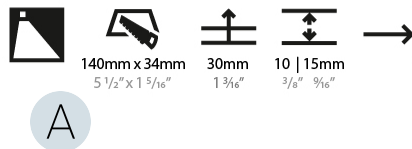

GENERAL

Series: Delight
Subseries: Delight String Wide
Partner: Prolicht
Division: Architectural
Installation: Recessed
Product Type: Step Light
Mounting Location: Wall
Light Distribution: Asymmetric

PHYSICAL

Shape: Rectangle
Width (mm): 40
Width (in): 1 9/16
Height (mm): 150
Depth (mm): 26
Height (in): 5 7/8
Depth (in): 1
Ceiling Thickness (mm): 10 / 12 / 15
Ceiling Thickness (in): 3/8 or 1/2 or 9/16
Min. Recessing Depth (mm): 30
Min. Recessing Depth (in): 1 3/16
Weight (kg): 0.21
Weight (lbs): 0.46
Screws: No visible screws
Fixture Finish: SSR / BKV / CWI / CRY / HAB / UFT / ITA / RUA / FTG / MYG / LOD / PUS / FRO / FUP / KIA / POP / BLS / SPG / MEY / GOH / CHC / COM / ABZ / JAG / OBR / MOS / ROR
Fixture Material: Aluminum
Cut-out Measurements: 140mm / 5 1/2" x 34mm / 1 5/16"

ELECTRICAL

Lamp Type: LED (Zhaga Standard)
Input Wattage (W): 2.2
Total Output Wattage (W): 2
Dimming: Non-Dimming / Phase Dimming (120Vac only) / 0-10V Dimming
Driver Included: No
Driver Location: Remote
Driver Type: Constant Current - 120 / 277Vac
Driver Class: Class 2
Input Voltage (V): 120 - 277
Constant Current (MA): 700

LED

Number of LEDs: 1
Color Temperature (°K): 2700 / 3000 / 3500 / 4000
Max. Delivered Lumen (lm): 60 / 60 / 68 / 70
CRI: >90 CRI
Lamp Life (hrs): 50000

OPTICAL

RATINGS AND CERTIFICATIONS

Certified By: Certified for North American Standards
IP rating: IP20