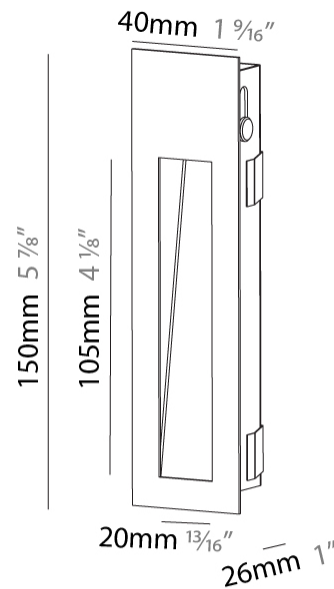

GENERAL

Series: Delight
Subseries: Delight String Wide
Partner: Prolicht
Division: Architectural
Installation: Recessed
Product Type: Step Light
Mounting Location: Wall
Light Distribution: Asymmetric

PHYSICAL

Shape: Rectangle
Width (mm): 40
Width (in): 1 9/16
Height (mm): 150
Depth (mm): 26
Height (in): 5 7/8
Depth (in): 1
Ceiling Thickness (mm): 10 / 12 / 15
Ceiling Thickness (in): 3/8 or 1/2 or 9/16
Min. Recessing Depth (mm): 30
Min. Recessing Depth (in): 1 3/16
Weight (kg): 0.21
Weight (lbs): 0.46
Screws: No visible screws
Fixture Finish: SSR / BKV / CWI / CRY / HAB / UFT / ITA / RUA / FTG / MYG / LOD / PUS / FRO / FUP / KIA / POP / BLS / SPG / MEY / GOH / CHC / COM / ABZ / JAG / OBR / MOS / ROR
Fixture Material: Aluminum
Cut-out Measurements: 140mm / 5 1/2" x 34mm / 1 5/16"

ELECTRICAL

Lamp Type: LED (Zhaga Standard)
Input Wattage (W): 2.2
Total Output Wattage (W): 2
Dimming: Non-Dimming / Phase Dimming (120Vac only) / 0-10V Dimming
Driver Included: No
Driver Location: Remote
Driver Type: Constant Current - 120 / 277Vac
Driver Class: Class 2
Input Voltage (V): 120 - 277
Constant Current (MA): 700

LED

Number of LEDs: 1
Color Temperature (°K): 2700 / 3000 / 3500 / 4000
Max. Delivered Lumen (lm): 60 / 60 / 68 / 70
CRI: >90 CRI
Lamp Life (hrs): 50000

OPTICAL

RATINGS AND CERTIFICATIONS

Certified By: Certified for North American Standards
IP rating: IP20